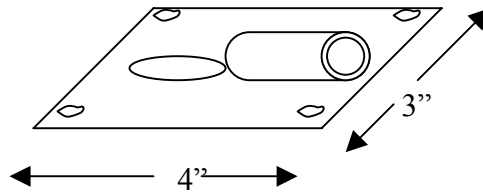

DWCM30B/DWCM100B

Drywall Ceiling Mount for Sony EVI-D30/EVI-D100

Drywall Ceiling Plate
Designed to be used
with the Ceiling Pod

9" DWCM30B

Ceiling Pod

7" WCM100B

Note: DWCM30B consists of 2 parts
DWCM Plate and CM100 Pod

Note: DWCM100B consists of 2 parts
DWCM Plate and CM600 Pod