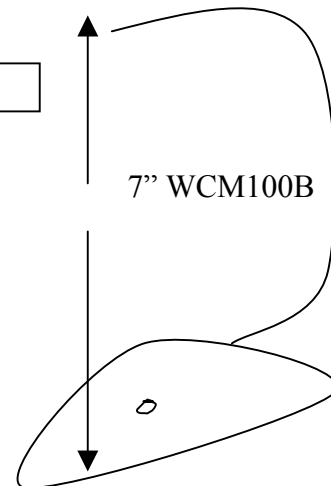

DWCM30B/DWCM100B

Drywall Ceiling Mount for Sony EVI-D30/EVI-D100

Drywall Ceiling Plate
Designed to be used
with the Ceiling Pod

9" DWCM30B

Ceiling Pod

7" WCM100B

Note: DWCM30B consists of 2 parts
DWCM Plate and CM100 Pod

Note: DWCM100B consists of 2 parts
DWCM Plate and CM600 Pod