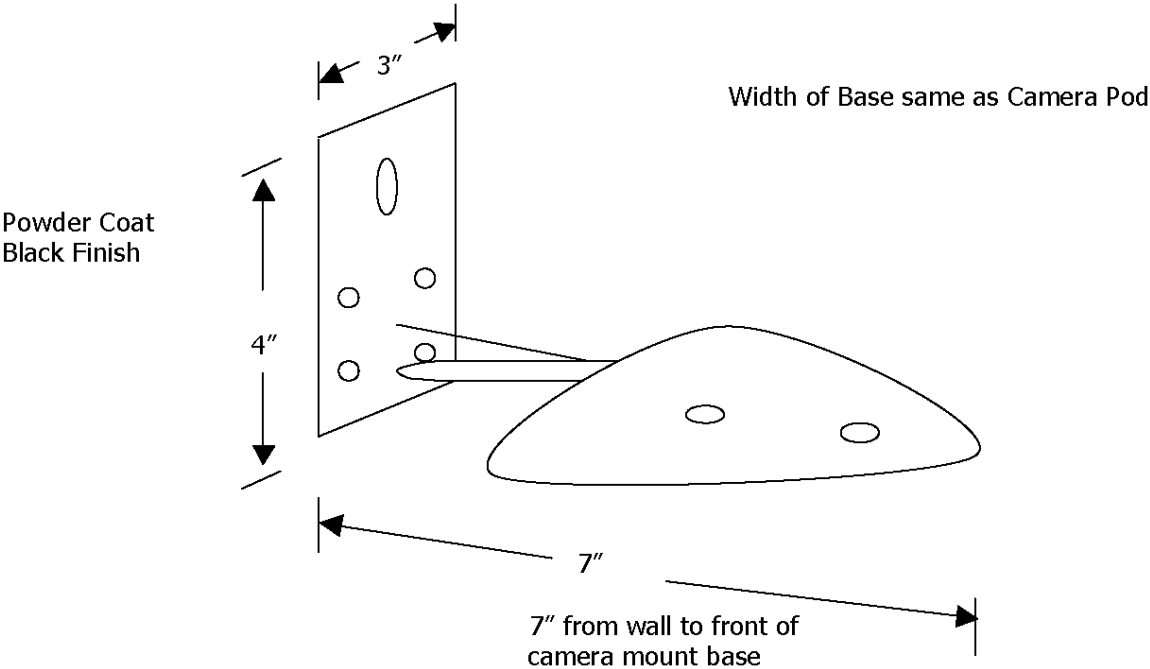

**Wall Mount Designed for the Canon VC-C4 Camera**

**WM-50B**

Mount weight 1.06 Lbs

**Note: WM-50B consists of 2 parts  
WM-600 Plate and WM-100 Bracket**