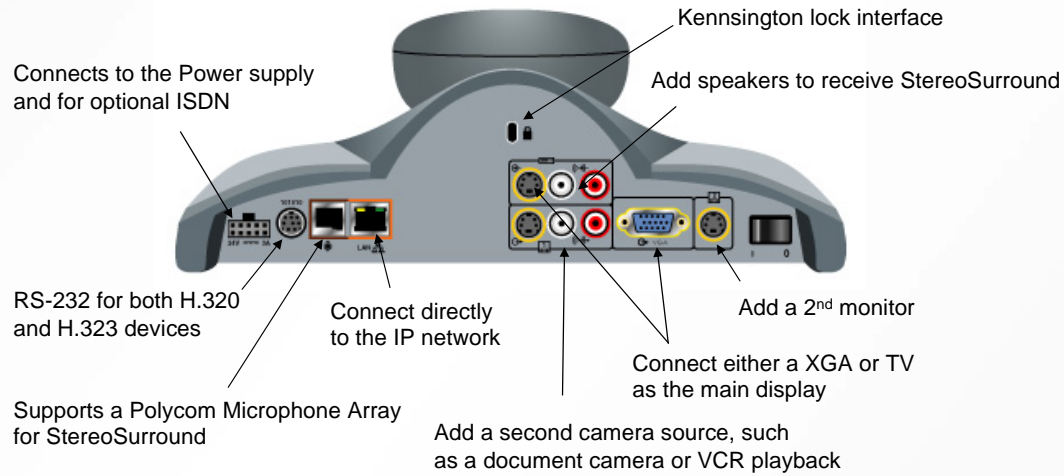

Getting Connected

The VSX 5000 is easy to set up, configure, includes options for adding peripherals, dual monitor capability and ISDN connectivity.

Video Voice Data Web