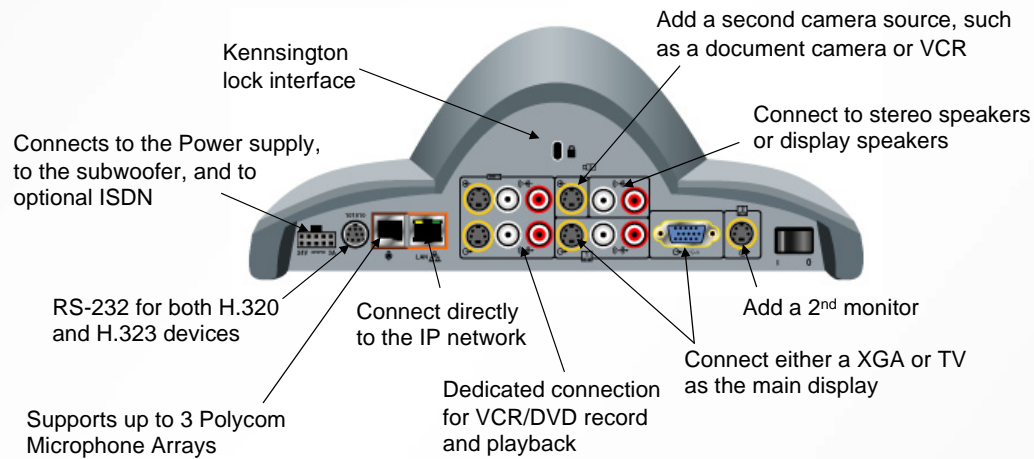

## Getting Connected

The VSX 7000s is easy to set up, configure, includes dual monitor capability, single monitor XGA support, multiple options for adding peripherals, and optional QBRI/PRI connectivity.