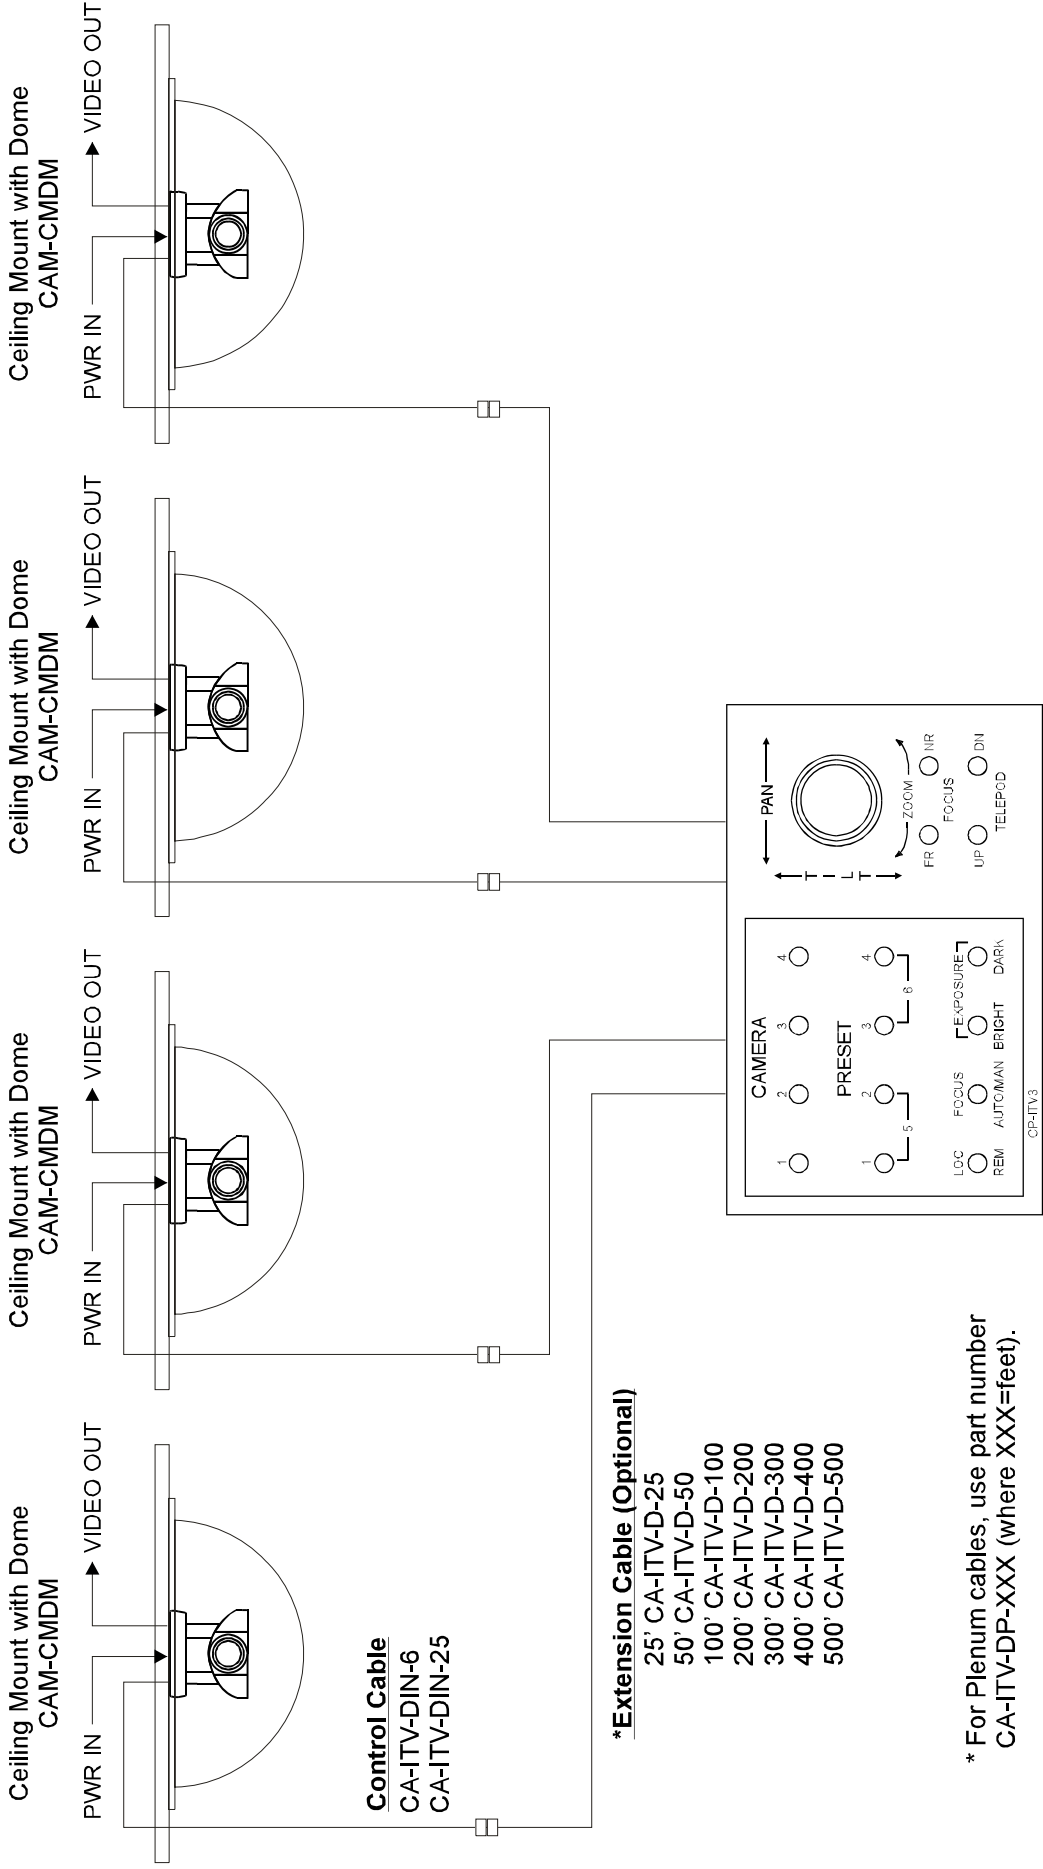

## Functions:

- Four Pan/Tilt Camera Select Switches
- Six Preset Shot Switches
- Local/Remote Select (Daisy Chain Only)
- Proportional Joystick for control of pan, tilt and zoom.
- Lens Focus Far/Near
- Lens Focus Auto/Man
- Lens Iris Bright/Dark
- Video Switcher (Daisy Chain Only)
- Telepod Up/Down (Kramer 6 x 1 Switcher - CVG-SW61CS)

System with Daisy Chain Wiring

\* For Plenum cables, use part number CA-ITV-DP-XXX (where XXX=feet).

System with Home Run Wiring

\* For Plenum cables, use part number CA-ITV-DP-XXX (where XXX=feet).

Mounting Brackets