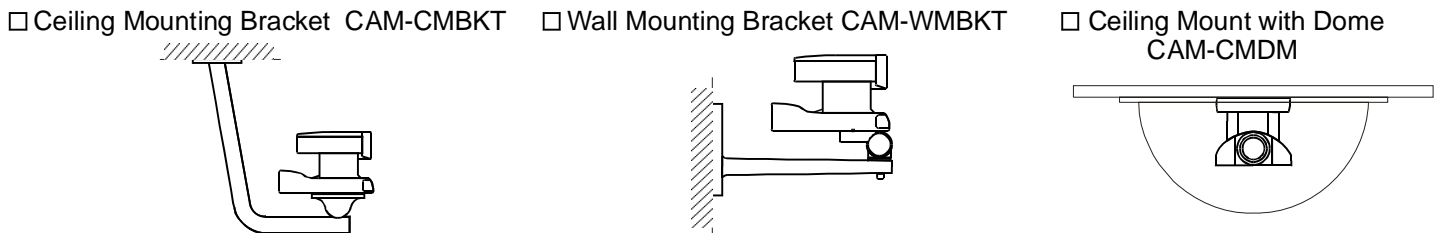

System with Daisy Chain Wiring

\* For Plenum cables, use part number CA-ITV-DP-XXX (where XXX=feet).

System with Home Run Wiring

\* For Plenum cables, use part number CA-ITV-DP-XXX (where XXX=feet).

Mounting Brackets