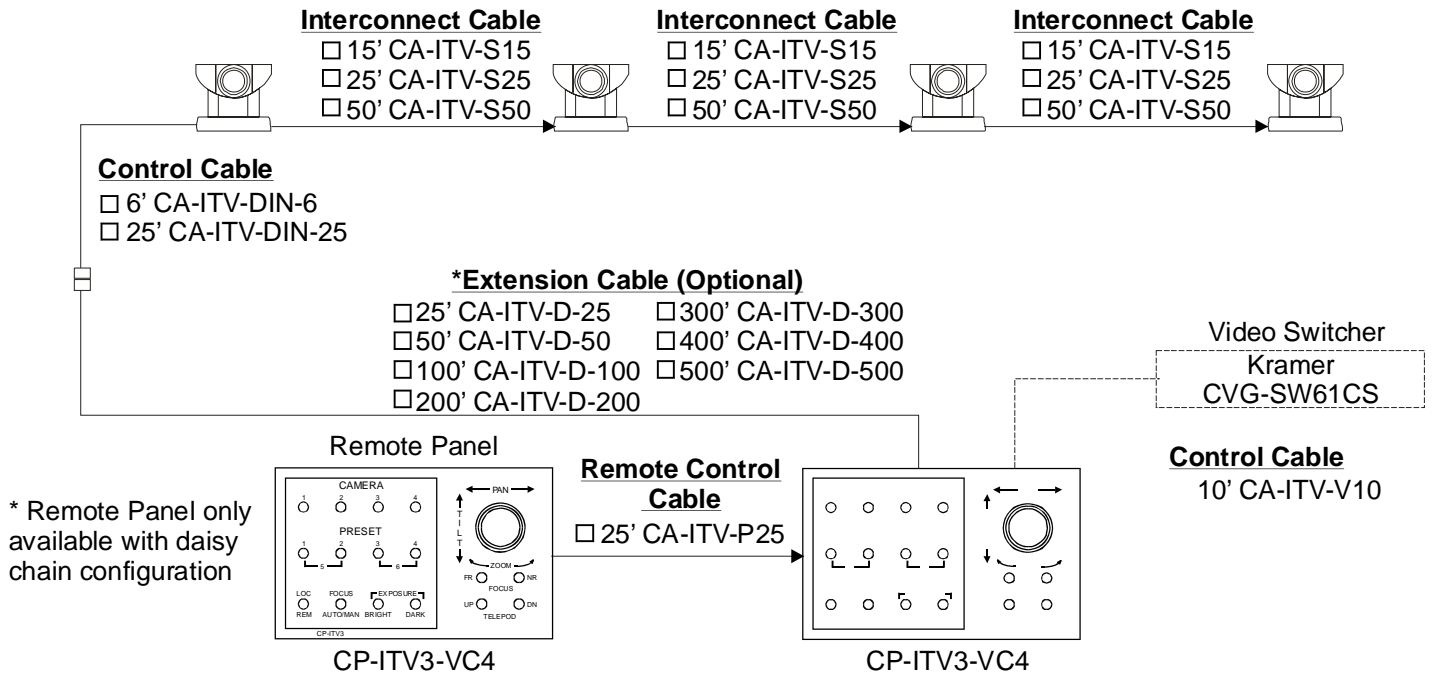

System with Daisy Chain Wiring