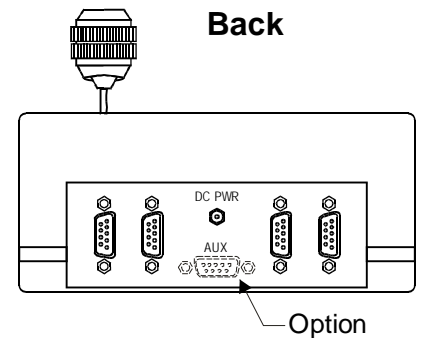

### 3-Axis ITV Control Panel

**Telemetrics Control Panel for the Canon VC-C3, VC-C4 and VC-C50  
Pan/Tilt Video Cameras  
enhances function and value for  
Teleconferencing, Educational, and Security Applications.**

## Control Panel

## Description:

The Telemetrics CP-ITV3-VC4 is an RS-232 serial desktop control panel designed to control the Canon VC-C3, VC-C4 and VC-C50 pan/tilt video cameras. Up to four camera systems can be connected and controlled by one control panel.