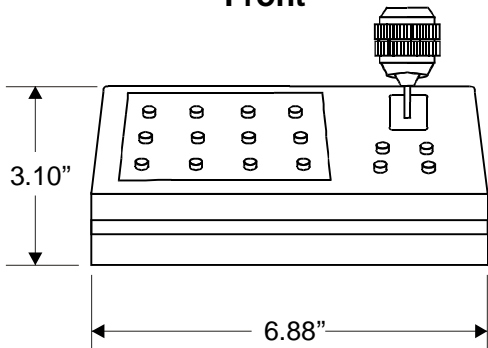

Control Panel

Front

Side

Back

Description:

The Telemetrics CP-ITV3-VC4 is an RS-232 serial desktop control panel designed to control the Canon VC-C3, VC-C4 and VC-C50 pan/tilt video cameras. Up to four camera systems can be connected and controlled by one control panel.

A proportional rate joystick provides smooth, simultaneous control of pan, tilt and zoom. Switches are provided to control focus and iris of the camera lens, and motorized elevating tripod - telepod. Six memorized presets, pan, tilt, zoom and focus positions, for each of the four cameras can be recalled by selector switches provided or by external contact closures (option). Interacting local and remote control panels, RS-232 interconnected, can control the cameras at either location by selecting the front panel Local/Remote switch. RS-232 addressable external video switchers are also controllable when operating camera select buttons.

The pan/tilt video cameras may be connected using daisy chain wiring or home run wiring. Various interconnecting cable accessories are available (not included).

Other accessories include a ceiling mounting bracket (CAM-CMBKT) and a wall mounting bracket (CAM-WMBKT) and a dome enclosure (CAM-CMDM).

Functions:

- Four Pan/Tilt Camera Select Switches
- Six Preset Shot Switches
- Local/Remote Select (Daisy Chain Only)
- Proportional Joystick for control of pan, tilt and zoom.
- Lens Focus Far/Near
- Lens Focus Auto/Man
- Lens Iris Bright/Dark
- Video Switcher (Daisy Chain Only)
- Telepod Up/Down (Kramer 6 x 1 Switcher - CVG-SW61CS)