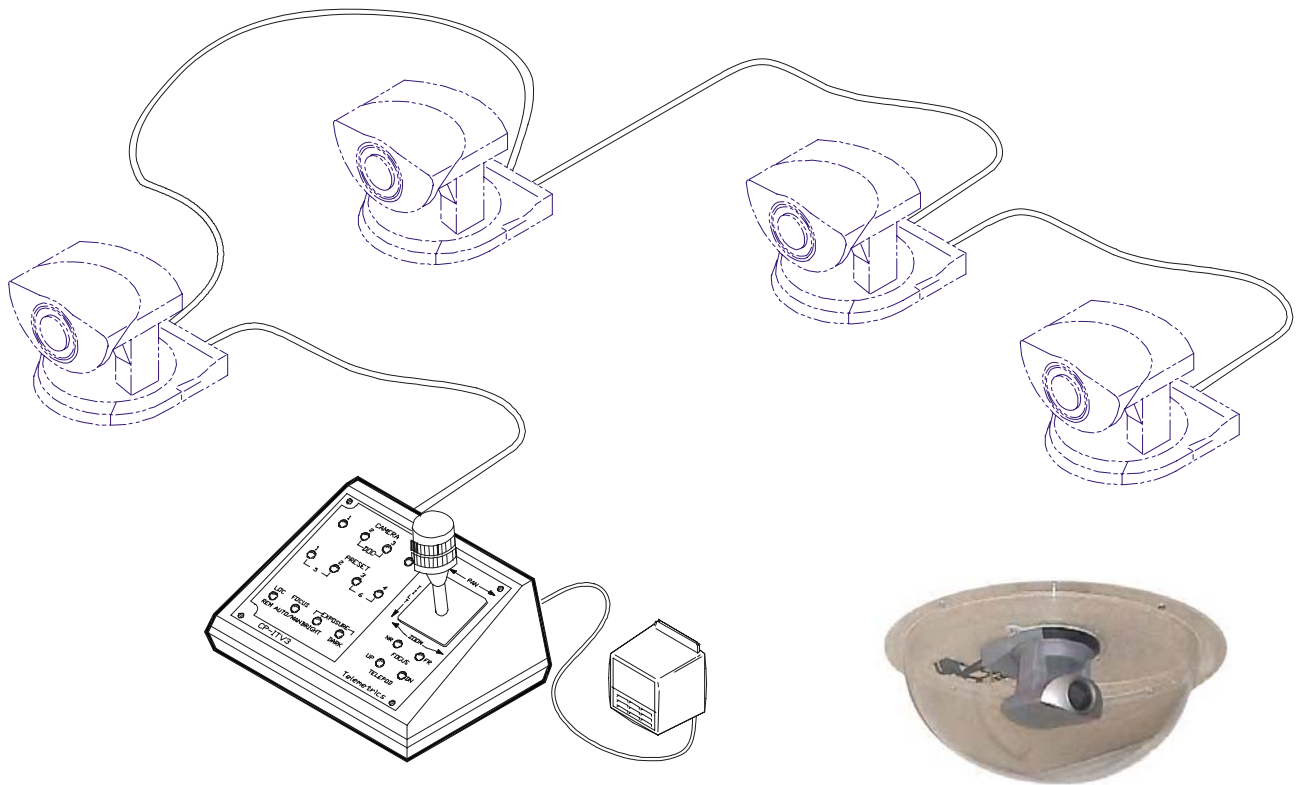

## CP-ITV3-VC4

### 3-Axis ITV Control Panel

**Telemetrics Control Panel for the Canon VC-C3, VC-C4 and VC-C50  
Pan/Tilt Video Cameras  
enhances function and value for  
Teleconferencing, Educational, and Security Applications.**

## Description:

The Telemetrics CP-ITV3-VC4 is an RS-232 serial desktop control panel designed to control the Canon VC-C3, VC-C4 and VC-C50 pan/tilt video cameras. Up to four camera systems can be connected and controlled by one control panel.