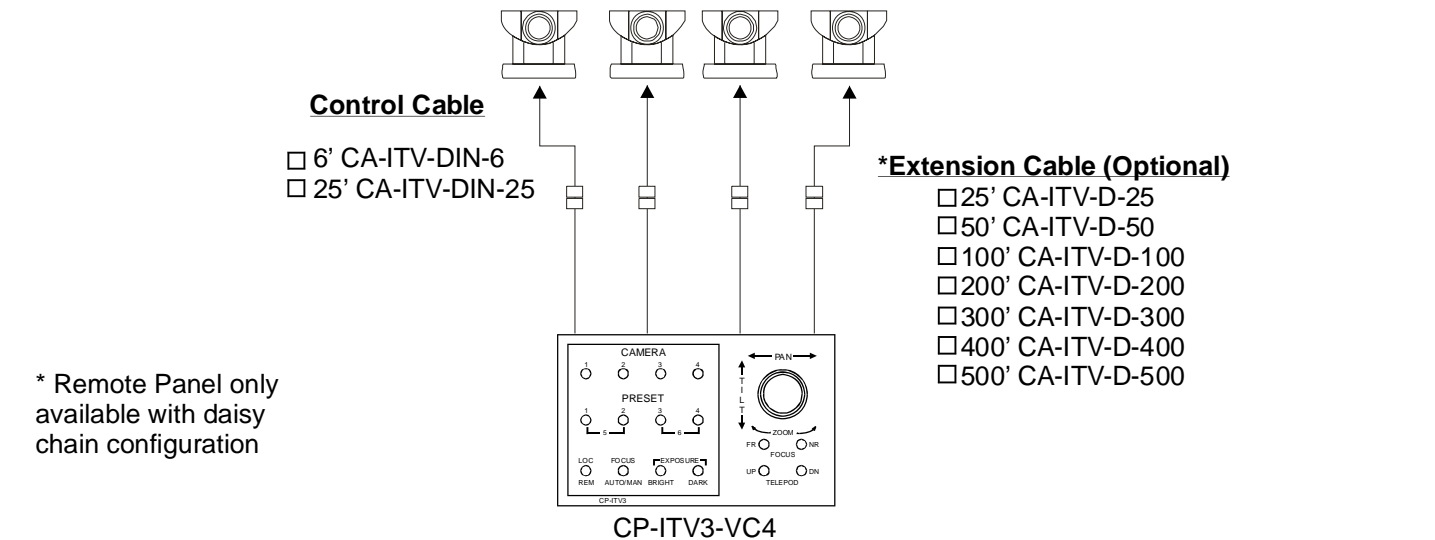

System with Home Run Wiring