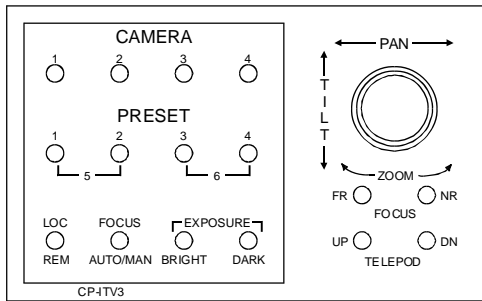

Control Panel