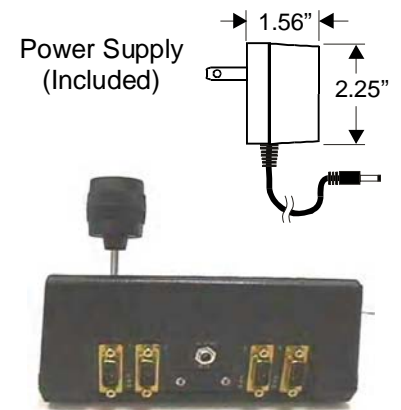

Control Panel