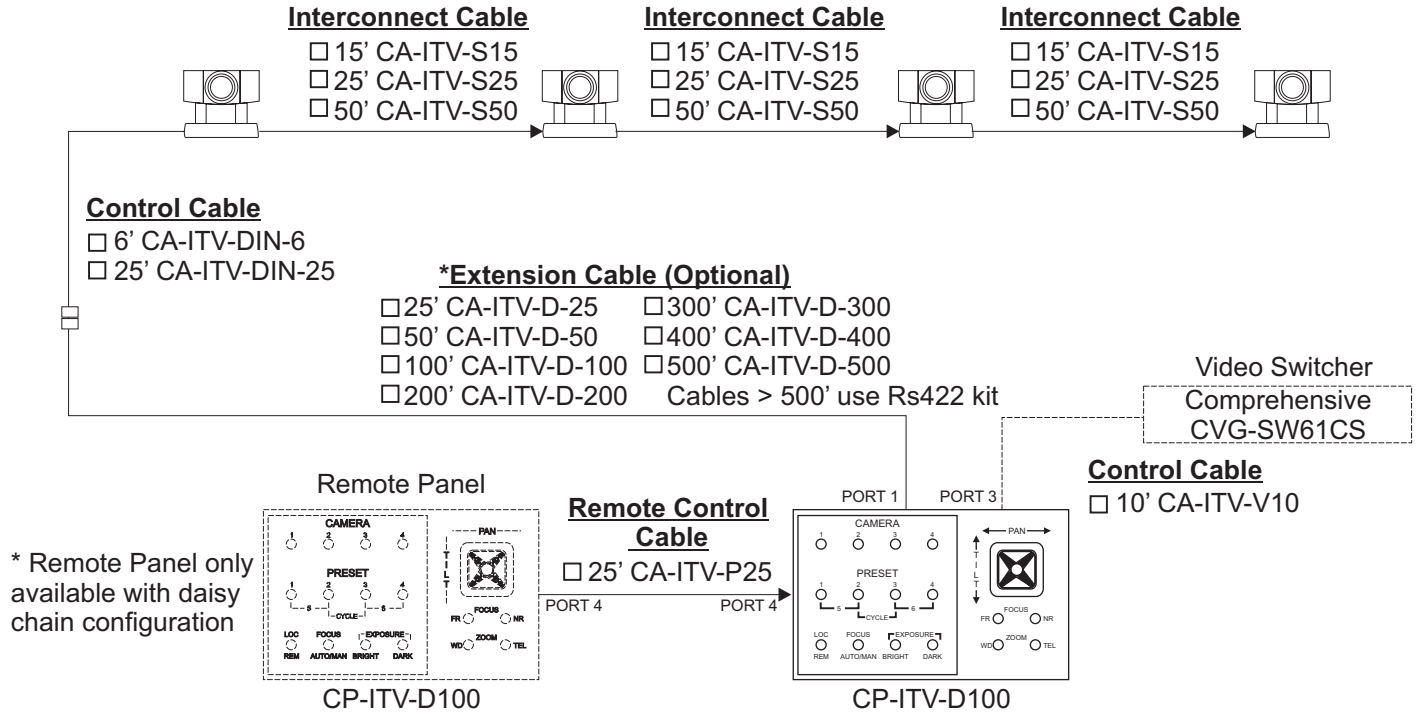

System with Daisy Chain Wiring

* For Plenum cables, use part number CA-ITV-DP-XXX (where XXX=feet).