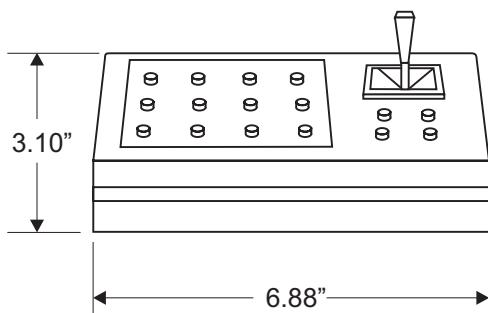

CP-ITV-D100

Serial Control Panel

**Telemetrics Control Panel for
the Sony EVI-D100, EVI-D30, EVI-D70, BRC-300 and Elmo PTC-100
Pan/Tilt Video Cameras enhances function and value for
Teleconferencing, Educational, and Security Applications.**

Power Supply (Included)

Front

Side

Back

Description:

The Telemetrics CP-ITV-D100 is an RS-232 serial desktop control panel designed to control the Sony EVI-D30, EVI-D70, EVI-D100, BRC-300 and Elmo PTC-100 pan/tilt video cameras. Up to four camera systems can be connected and controlled by one control panel.