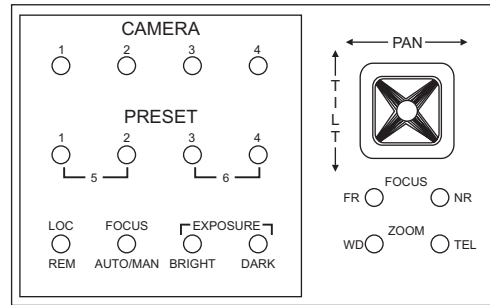

CP-ITV-D100

Serial Control Panel

**Telemetrics Control Panel for
the Sony EVI-D100, EVI-D30, EVI-D70, BRC-300 and Elmo PTC-100
Pan/Tilt Video Cameras enhances function and value for
Teleconferencing, Educational, and Security Applications.**

Power Supply (Included)

Front

Side

Back

Description:

The Telemetrics CP-ITV-D100 is an RS-232 serial desktop control panel designed to control the Sony EVI-D30, EVI-D70, EVI-D100, BRC-300 and Elmo PTC-100 pan/tilt video cameras. Up to four camera systems can be connected and controlled by one control panel.

A proportional rate joystick provides smooth, simultaneous control of pan and tilt. Switches are provided to control zoom, focus and iris of the camera lens. Six memorized presets, pan, tilt, zoom and focus positions, for each of the four cameras can be recalled by selector switches provided or by external contact closures (option). Interacting local and remote control panels, RS-232 interconnected, can control the cameras at either location by selecting the front panel Local/Remote switch. RS-232 addressable external video switchers are also controllable when operating camera select buttons.

Functions:

- Four Pan/Tilt Camera Select Switches
- Six Preset Shot Switches
- Local/Remote Select (Daisy Chain only)
- Proportional Joystick for control of pan and tilt
- Lens Zoom Wide/Tele
- Lens Focus Far/Near
- Lens Focus Auto/Man
- Video Switcher (Daisy Chain Only)
(Kramer 6 x 1 Switcher - CVG-SW61CS)