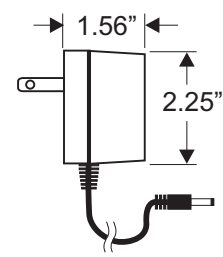

Power Supply (Included)

Front

Side

Back

Description:

The Telemetrics CP-ITV-D100 is an RS-232 serial desktop control panel designed to control the Sony EVI-D30, EVI-D70, EVI-D100, BRC-300 and Elmo PTC-100 pan/tilt video cameras. Up to four camera systems can be connected and controlled by one control panel.