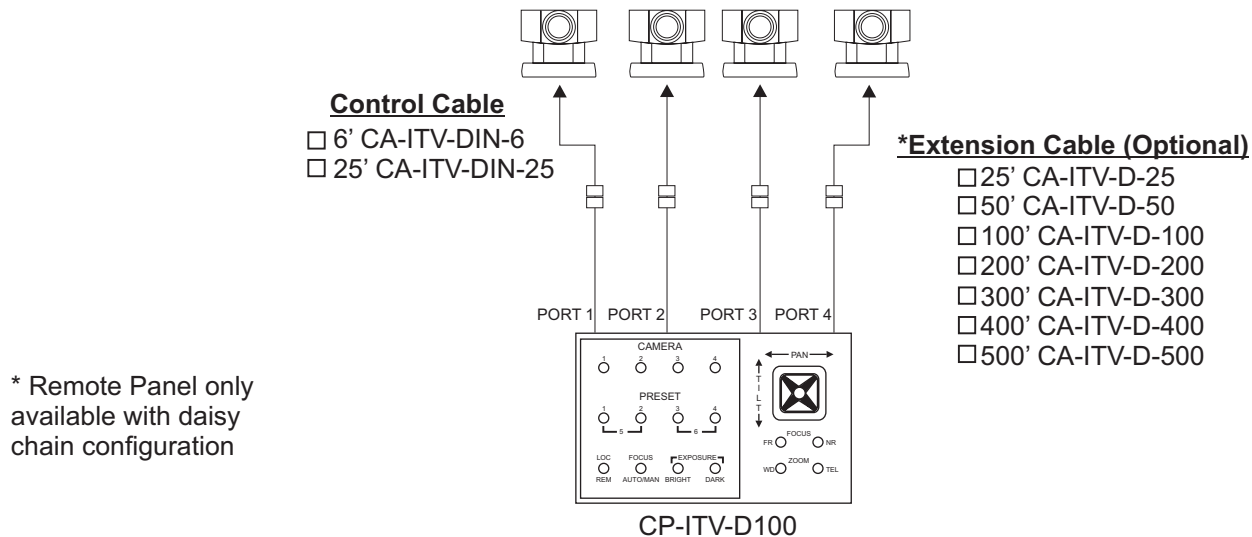

Power Supply (Included)

Front

Side

Back

Description:

The Telemetrics CP-ITV-D100 is an RS-232 serial desktop control panel designed to control the Sony EVI-D30, EVI-D70, EVI-D100, BRC-300 and Elmo PTC-100 pan/tilt video cameras. Up to four camera systems can be connected and controlled by one control panel.

The pan/tilt video cameras may be connected using daisy chain wiring or home run wiring. Various interconnecting cable accessories are available (not included).

Other accessories include a ceiling mounting bracket (CAM-CMBKT), a wall mounting bracket (CAM-WMBKT) and a dome enclosure (CAM-CMDM).

Functions:

- Four Pan/Tilt Camera Select Switches
- Six Preset Shot Switches
- Local/Remote Select (Daisy Chain only)
- Proportional Joystick for control of pan and tilt
- Lens Zoom Wide/Tele
- Lens Focus Far/Near
- Lens Focus Auto/Man
- Video Switcher (Daisy Chain Only)
(Kramer 6 x 1 Switcher - CVG-SW61CS)

System with Daisy Chain Wiring

* For Plenum cables, use part number CA-ITV-DP-XXX (where XXX=feet).

System with Home Run Wiring

* Remote Panel only available with daisy chain configuration

* For Plenum cables, use part number CA-ITV-DP-XXX (where XXX=feet).