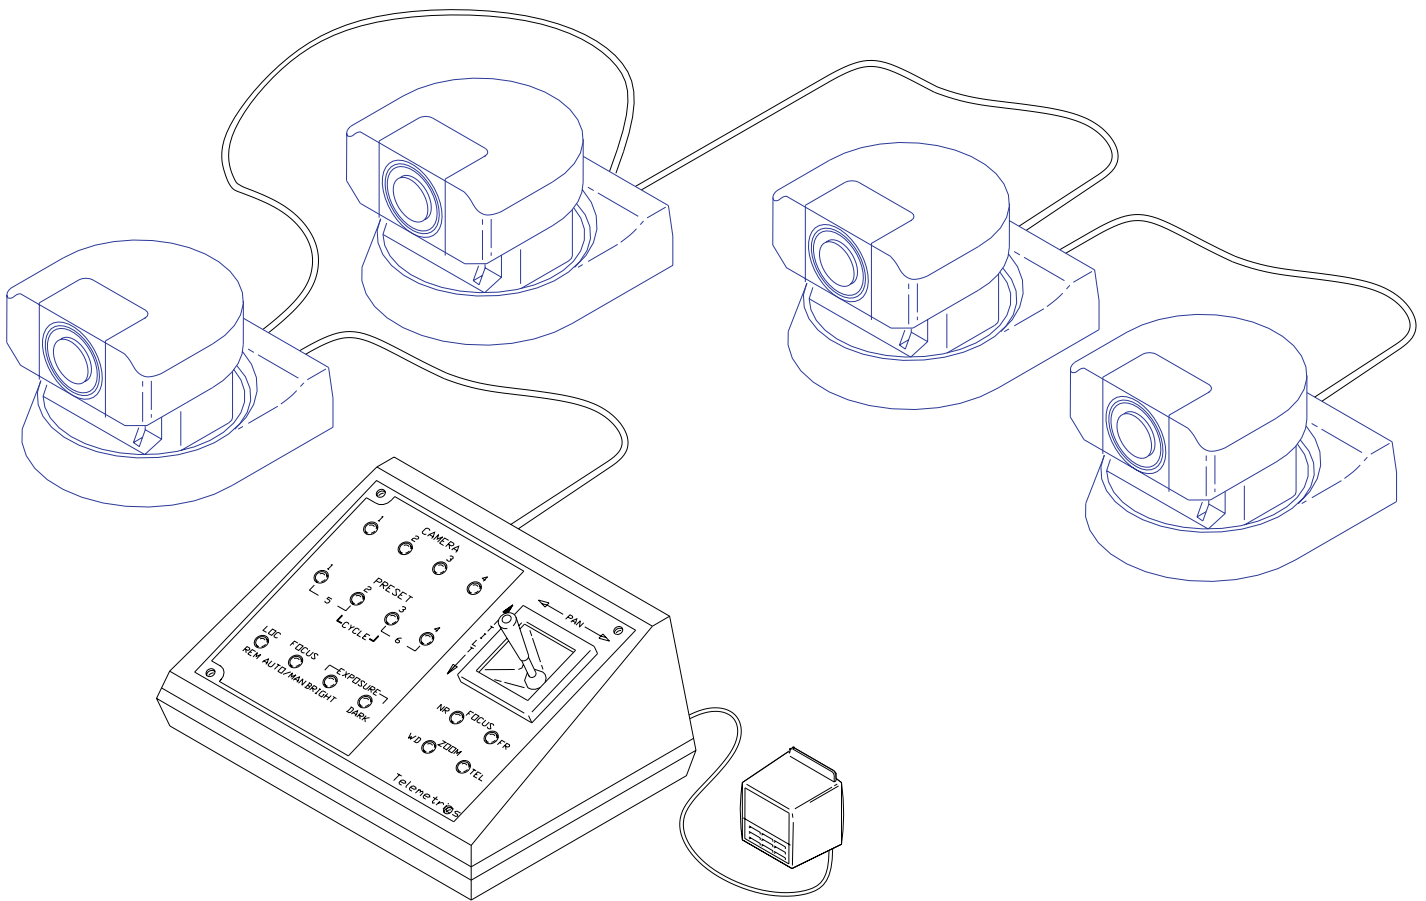

CP-ITV-D100

Serial Control Panel

**Telemetrics Control Panel for
the Sony EVI-D100, EVI-D30, EVI-D70, BRC-300 and Elmo PTC-100
Pan/Tilt Video Cameras enhances function and value for
Teleconferencing, Educational, and Security Applications.**

Power Supply (Included)

Front

Side

Back

Description:

The Telemetrics CP-ITV-D100 is an RS-232 serial desktop control panel designed to control the Sony EVI-D30, EVI-D70, EVI-D100, BRC-300 and Elmo PTC-100 pan/tilt video cameras. Up to four camera systems can be connected and controlled by one control panel.

A proportional rate joystick provides smooth, simultaneous control of pan and tilt. Switches are provided to control zoom, focus and iris of the camera lens. Six memorized presets, pan, tilt, zoom and focus positions, for each of the four cameras can be recalled by selector switches provided or by external contact closures (option). Interacting local and remote control panels, RS-232 interconnected, can control the cameras at either location by selecting the front panel Local/Remote switch. RS-232 addressable external video switchers are also controllable when operating camera select buttons.

Functions:

- Four Pan/Tilt Camera Select Switches
- Six Preset Shot Switches
- Local/Remote Select (Daisy Chain only)
- Proportional Joystick for control of pan and tilt
- Lens Zoom Wide/Tele
- Lens Focus Far/Near
- Lens Focus Auto/Man
- Video Switcher (Daisy Chain Only)
(Kramer 6 x 1 Switcher - CVG-SW61CS)