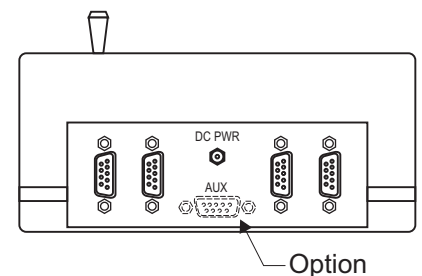

CP-ITV-D100

Serial Control Panel

**Telemetrics Control Panel for
the Sony EVI-D100, EVI-D30, EVI-D70, BRC-300 and Elmo PTC-100
Pan/Tilt Video Cameras enhances function and value for
Teleconferencing, Educational, and Security Applications.**

Power Supply (Included)

Front

Side

Back

Description:

The Telemetrics CP-ITV-D100 is an RS-232 serial desktop control panel designed to control the Sony EVI-D30, EVI-D70, EVI-D100, BRC-300 and Elmo PTC-100 pan/tilt video cameras. Up to four camera systems can be connected and controlled by one control panel.

A proportional rate joystick provides smooth, simultaneous control of pan and tilt. Switches are provided to control zoom, focus and iris of the camera lens. Six memorized presets, pan, tilt, zoom and focus positions, for each of the four cameras can be recalled by selector switches provided or by external contact closures (option). Interacting local and remote control panels, RS-232 interconnected, can control the cameras at either location by selecting the front panel Local/Remote switch. RS-232 addressable external video switchers are also controllable when operating camera select buttons.

Functions:

- Four Pan/Tilt Camera Select Switches
- Six Preset Shot Switches
- Local/Remote Select (Daisy Chain only)
- Proportional Joystick for control of pan and tilt
- Lens Zoom Wide/Tele
- Lens Focus Far/Near
- Lens Focus Auto/Man
- Video Switcher (Daisy Chain Only)
(Kramer 6 x 1 Switcher - CVG-SW61CS)