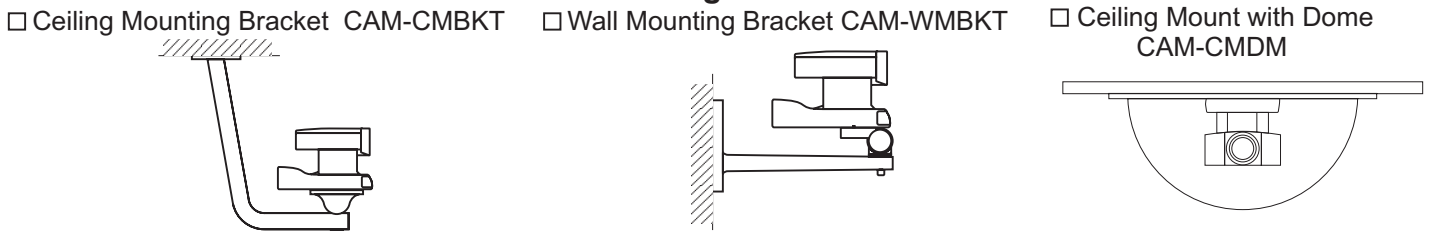

Mounting Brackets

Specifications and features subject to change without notice.