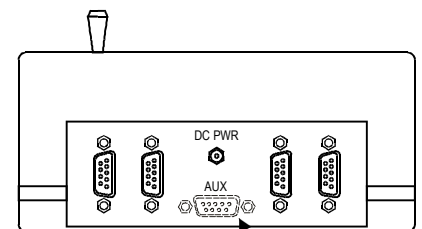

### Serial Control Panel

**Telemetrics Control Panel for the Canon VC-C3 and VC-C4  
Pan/Tilt Video Cameras  
enhances function and value for  
Teleconferencing, Educational, and Security Applications.**

Power Supply (Included)

Front

Side

Back

## Description:

The Telemetrics CP-ITV-VC4 is an RS-232 serial desktop control panel designed to control the Canon VC-C3 and VC-C4 pan/tilt video cameras. Up to four camera systems can be connected and controlled by one control panel.

A proportional rate joystick provides smooth, simultaneous control of pan and tilt. Switches are provided to control zoom, focus and iris of the camera lens. Six memorized presets, pan, tilt, zoom and focus positions, for each of the four cameras can be recalled by selector switches provided or by external contact closures (option). Interacting local and remote control panels, RS-232 interconnected, can control the cameras at either location by selecting the front panel Local/Remote switch. RS-232 addressable external video switchers are also controllable when operating camera select buttons.