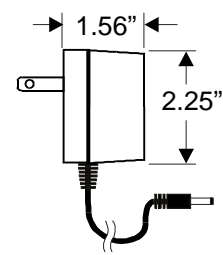

Power Supply (Included)