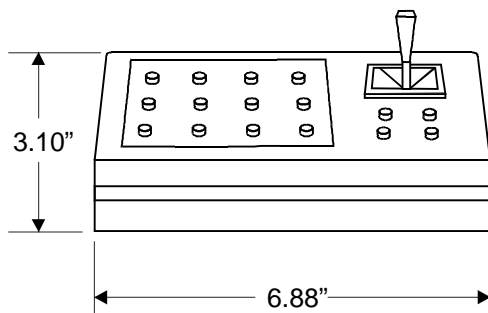

Front

Back

Description:

The Telemetrics CP-ITV-VC4 is an RS-232 serial desktop control panel designed to control the Canon VC-C3 and VC-C4 pan/tilt video cameras. Up to four camera systems can be connected and controlled by one control panel.

A proportional rate joystick provides smooth, simultaneous control of pan and tilt. Switches are provided to control zoom, focus and iris of the camera lens. Six memorized presets, pan, tilt, zoom and focus positions, for each of the four cameras can be recalled by selector switches provided or by external contact closures (option). Interacting local and remote control panels, RS-232 interconnected, can control the cameras at either location by selecting the front panel Local/Remote switch. RS-232 addressable external video switchers are also controllable when operating camera select buttons.

The pan/tilt video cameras may be connected using daisy chain wiring or home run wiring. Various interconnecting cable accessories are available (not included).

Other accessories include a ceiling mounting bracket (CAM-CMBKT) and a wall mounting bracket (CAM-WMBKT).

Functions:

- Four Pan/Tilt Camera Select Switches
- Six Preset Shot Switches
- Local/Remote Select
- Proportional Joystick for control of pan and tilt
- Lens Zoom Wide/Tele
- Lens Focus Far/Near
- Lens Focus Auto/Man
- Video Switcher (Daisy Chain Only)
  (Comprehensive 6 x 1 Switcher - CVG-SW61CS)