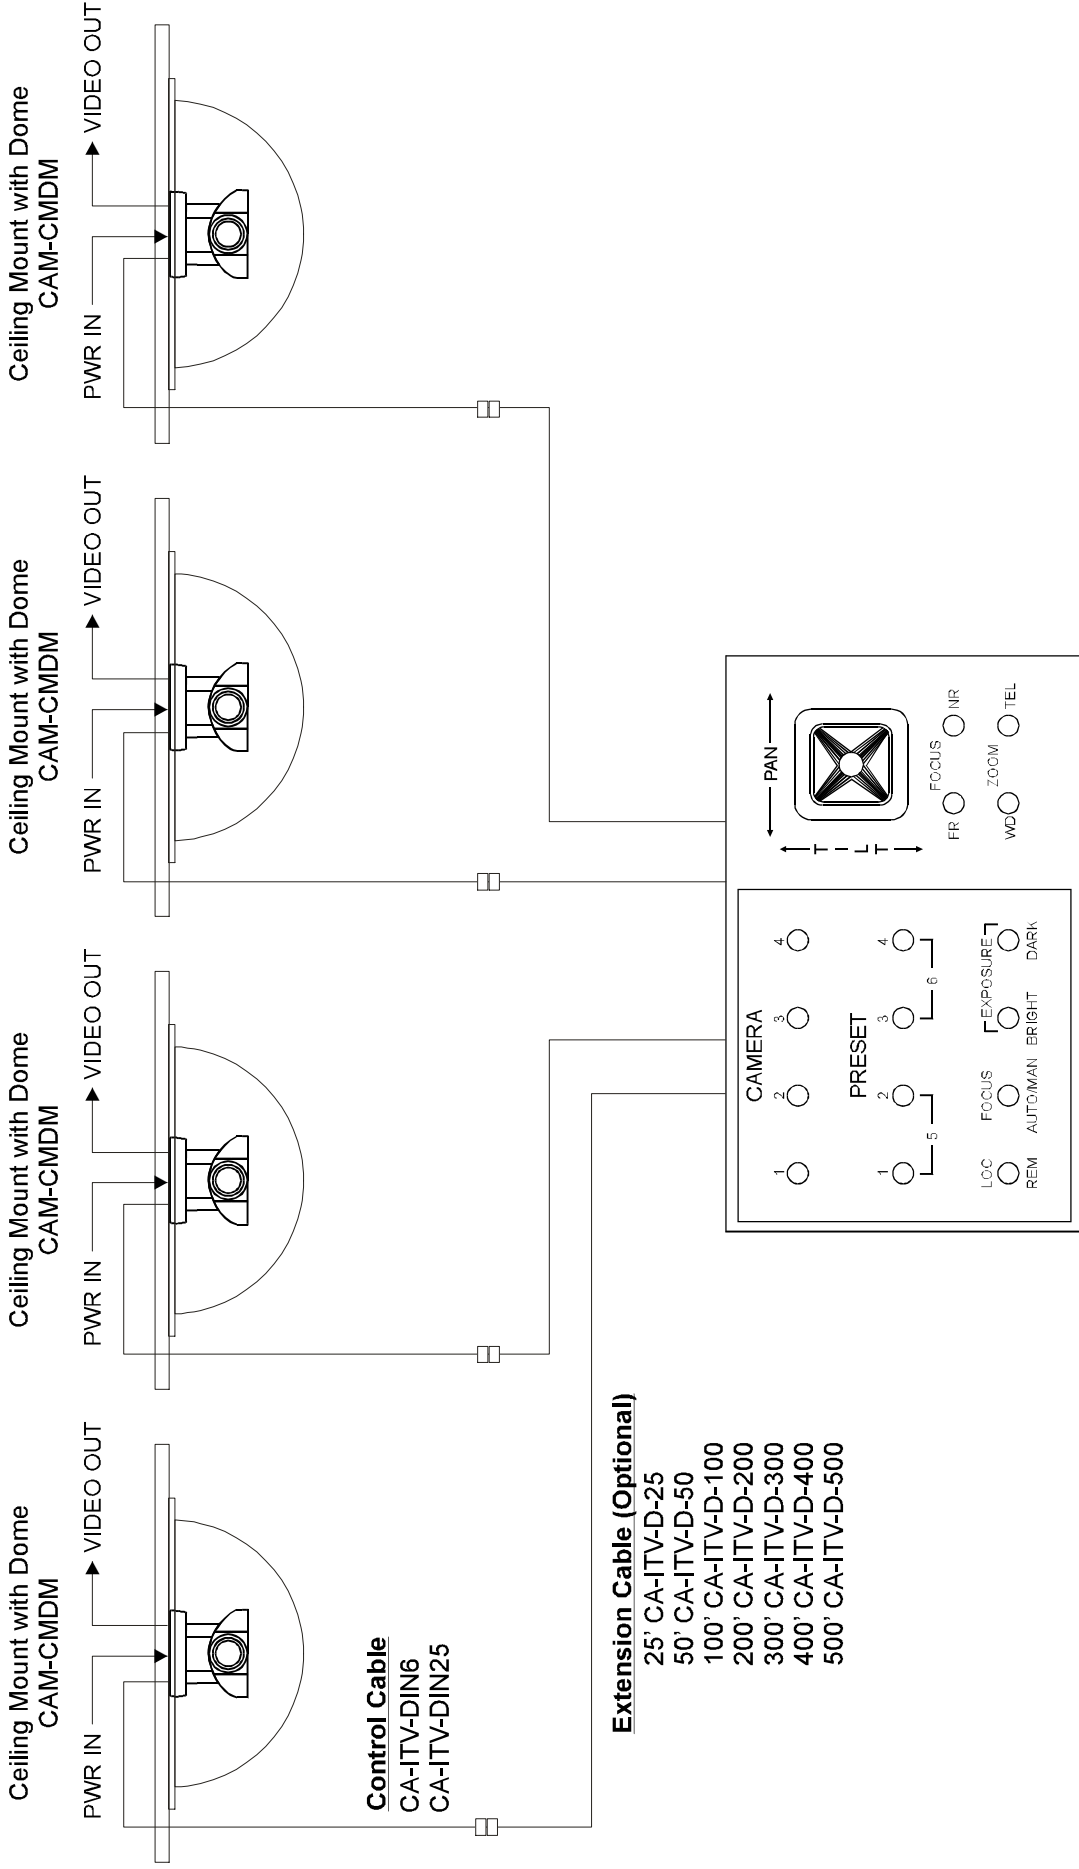

Serial Control Panel
CP-ITV-VC4

Telemetrics Inc.

6 Leighton Place

Mahwah, New Jersey, U.S.A. 07430

Phone: (201)848-9818 Fax: (201)848-9819

www.telemetricsinc.com

CP-ITV-VC4
Ceiling Mount Dome