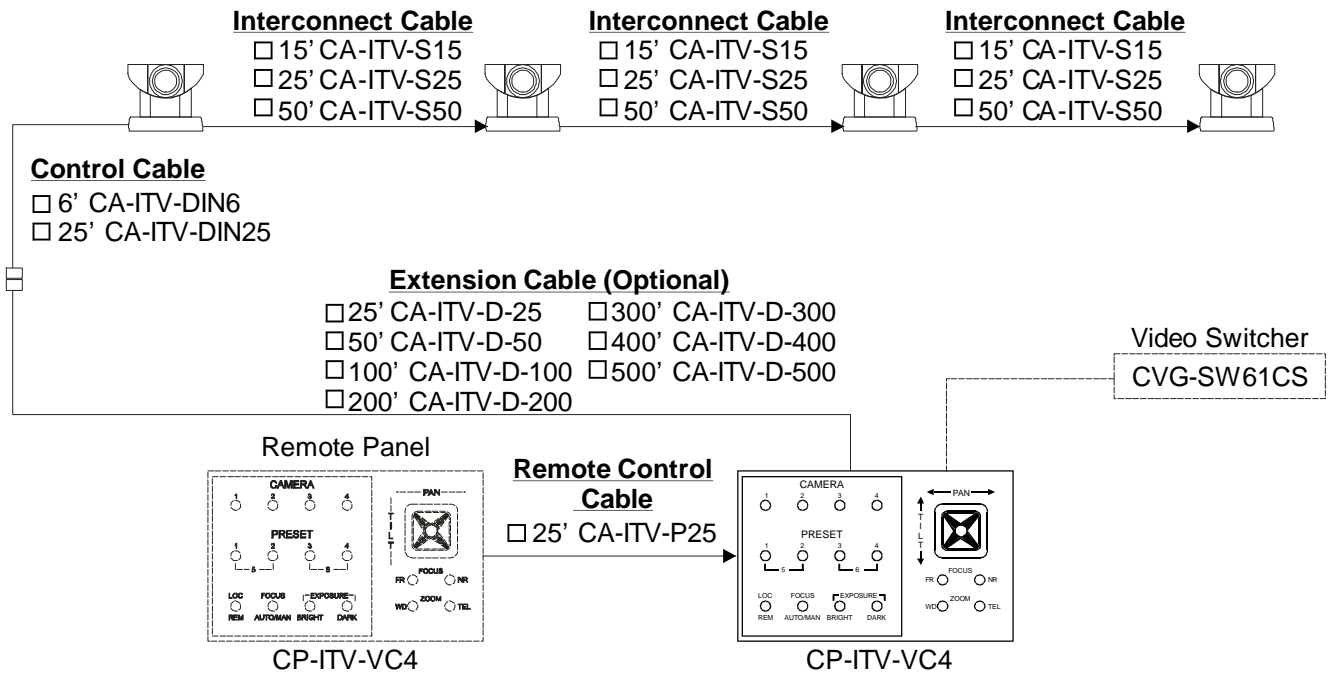

System with Daisy Chain Wiring