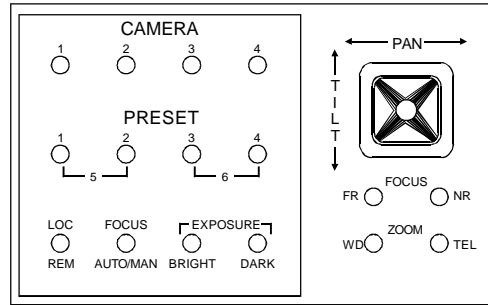

### Serial Control Panel

**Telemetrics Control Panel for the Canon VC-C3 and VC-C4  
Pan/Tilt Video Cameras  
enhances function and value for  
Teleconferencing, Educational, and Security Applications.**

## Description:

The Telemetrics CP-ITV-VC4 is an RS-232 serial desktop control panel designed to control the Canon VC-C3 and VC-C4 pan/tilt video cameras. Up to four camera systems can be connected and controlled by one control panel.

A proportional rate joystick provides smooth, simultaneous control of pan and tilt. Switches are provided to control zoom, focus and iris of the camera lens. Six memorized presets, pan, tilt, zoom and focus positions, for each of the four cameras can be recalled by selector switches provided or by external contact closures (option). Interacting local and remote control panels, RS-232 interconnected, can control the cameras at either location by selecting the front panel Local/Remote switch. RS-232 addressable external video switchers are also controllable when operating camera select buttons.