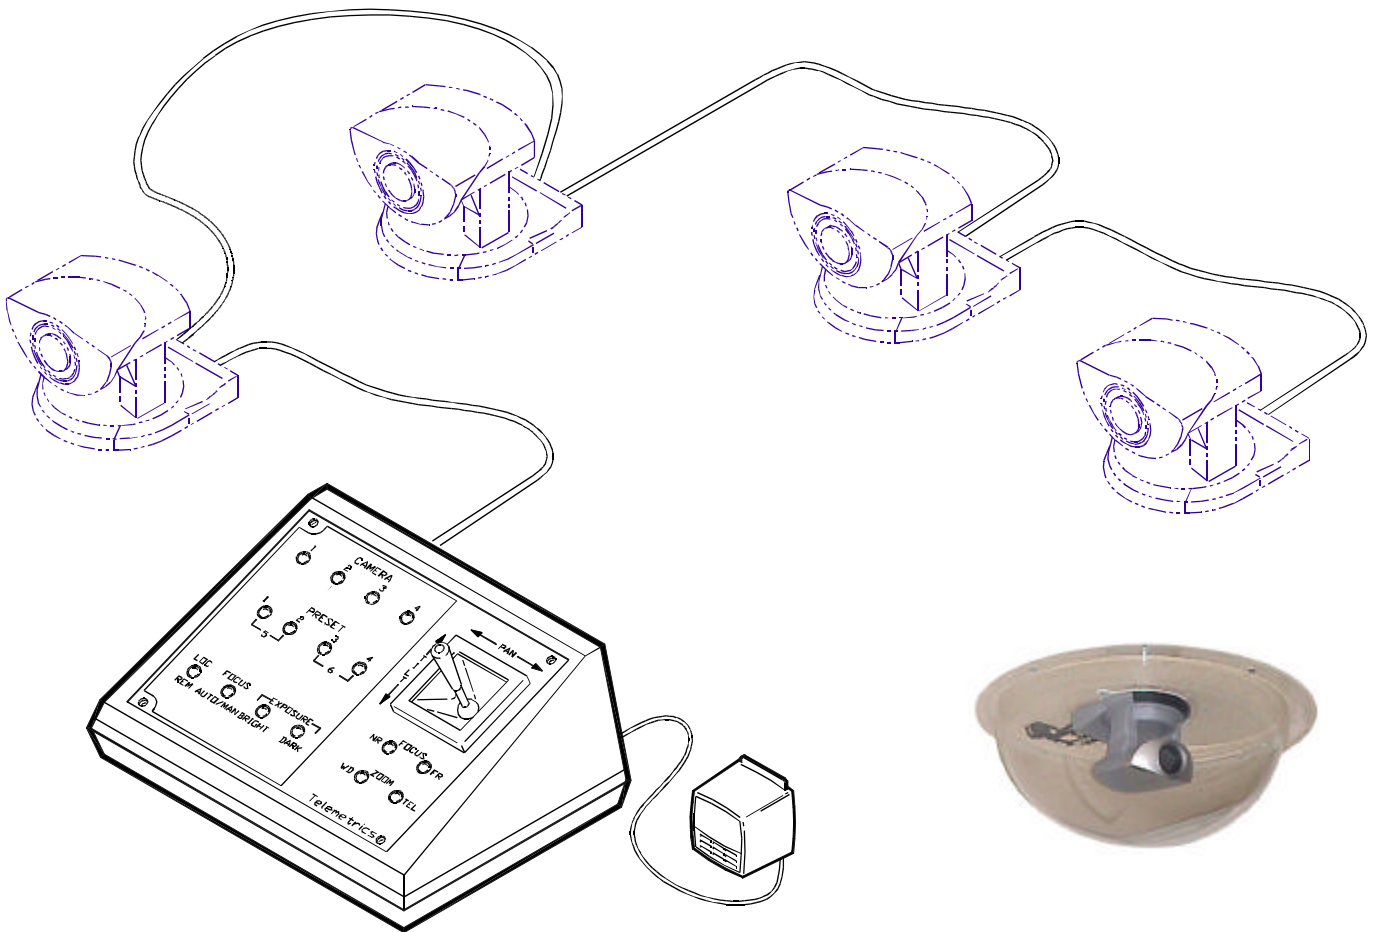

## CP-ITV-VC4

### Serial Control Panel

**Telemetrics Control Panel for the Canon VC-C3 and VC-C4  
Pan/Tilt Video Cameras  
enhances function and value for  
Teleconferencing, Educational, and Security Applications.**

Power Supply (Included)

Front

Side

Back

## Description:

The Telemetrics CP-ITV-VC4 is an RS-232 serial desktop control panel designed to control the Canon VC-C3 and VC-C4 pan/tilt video cameras. Up to four camera systems can be connected and controlled by one control panel.