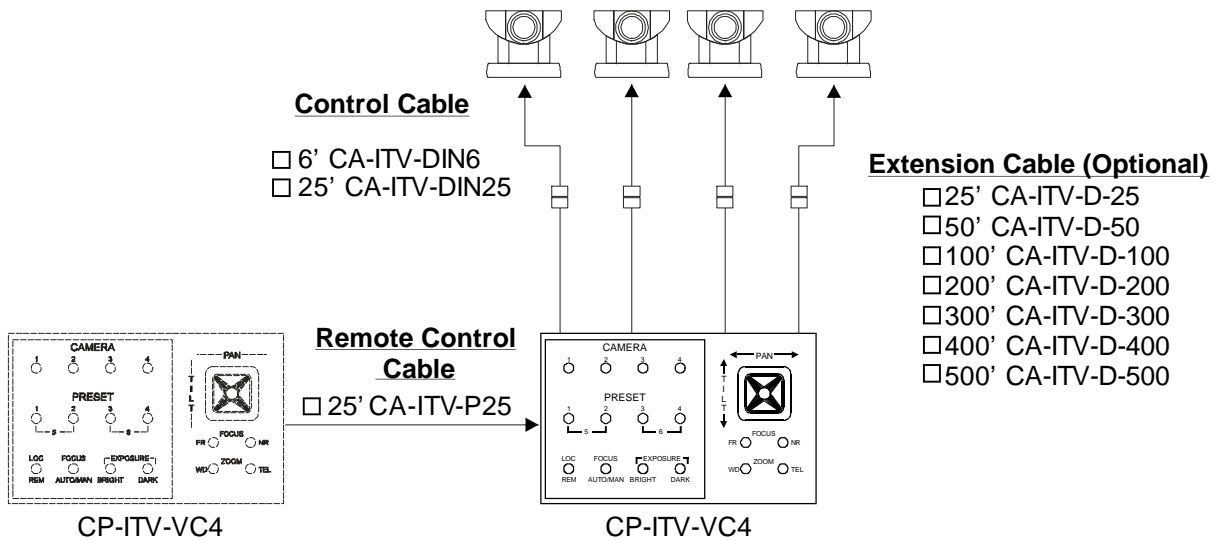

System with Home Run Wiring

Mounting Brackets

☐ Ceiling Mounting Bracket CAM-CMBKT

☐ Wall Mounting Bracket CAM-WMBKT

☐ Ceiling Mount with Dome CAM-CMDM